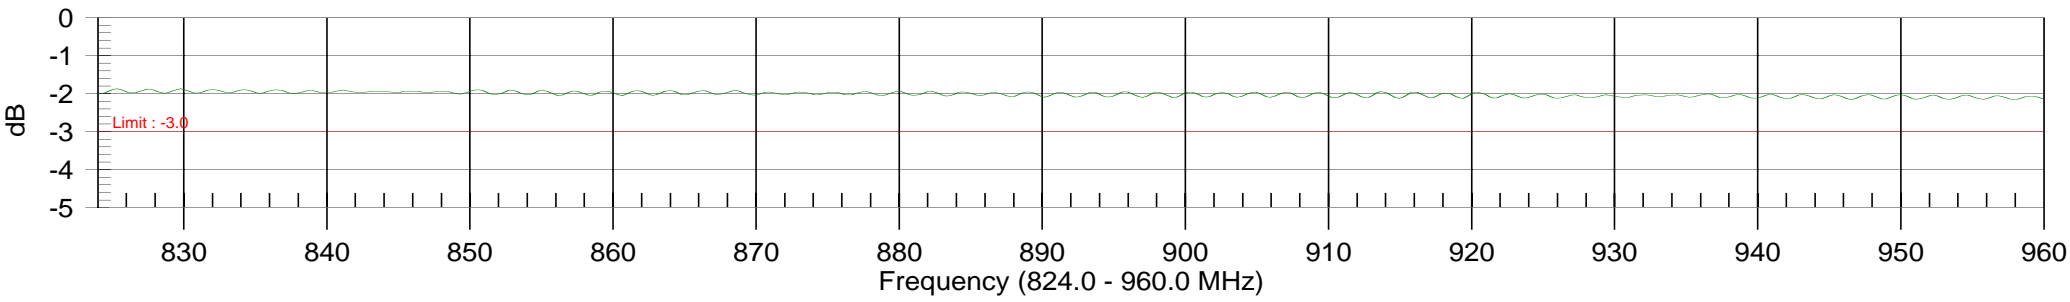

Return Loss

WA86A3F5RL

Resolution: 517
Date: 11/12/2007
Model: S331D

CAL:ON(COAX)
Time: 13:53:00
Serial #: 00627057

CW: ON

Cable Loss WA86A3F6CL

Distance-to-fault WA86A3F6DTFLD

Distance-to-fault WA86A3F6DTFSH