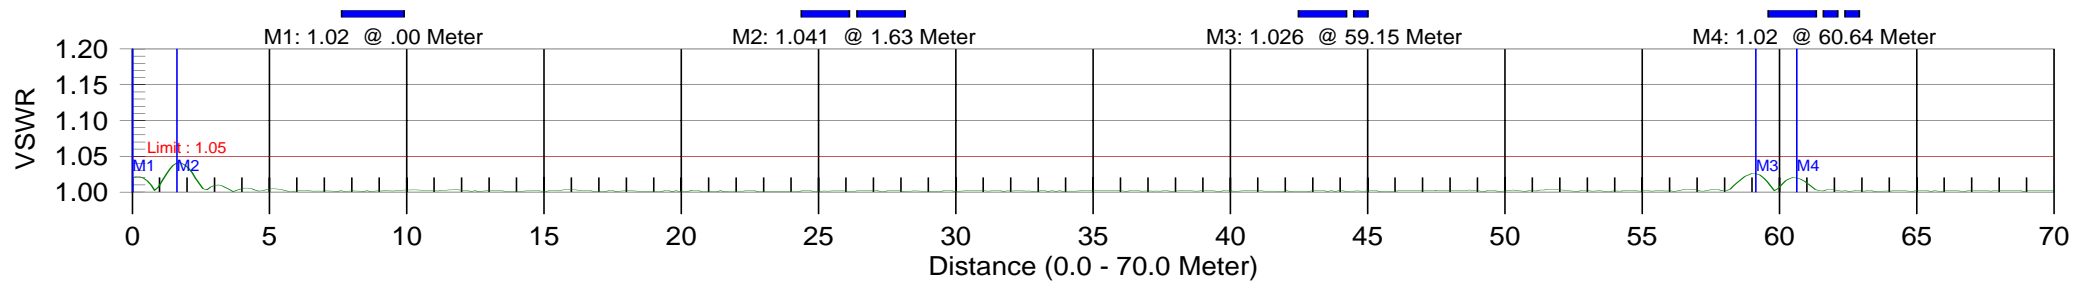

Return Loss

WA86A4F8RL

Resolution: 517
Date: 11/13/2007
Model: S331D

CAL:ON(COAX)
Time: 08:08:28
Serial #: 00627057

CW: ON

Cable Loss

WA86A1F1CL

Resolution: 517
Date: 11/12/2007
Model: S331D

CAL:ON(COAX)
Time: 13:06:22
Serial #: 00627057

CW: ON
Avg.CableLoss: 1.94 dB

Distance-to-fault

WA86A1F1DTFLD

Resolution: 517
Date: 11/12/2007
Model: S331D

CAL:ON(COAX)
Time: 13:04:46
Serial #: 00627057

CW: ON
Ins.Loss:0.027dB/m
Prop.Vel:0.890

Distance-to-fault

WA86A1F1DTFSH

Resolution: 517
Date: 11/12/2007
Model: S331D

CAL:ON(COAX)
Time: 13:07:14
Serial #: 00627057

CW: ON
Ins.Loss:0.027dB/m
Prop.Vel:0.890

Return Loss

WA86A1F1RL

Resolution: 517
Date: 11/12/2007
Model: S331D

CAL:ON(COAX)
Time: 13:08:42
Serial #: 00627057

CW: ON

Cable Loss

WA86A1F2CL

Resolution: 517
Date: 11/12/2007
Model: S331D

CAL:ON(COAX)
Time: 13:12:58
Serial #: 00627057

CW: ON
Avg.CableLoss: 2.02 dB

Distance-to-fault