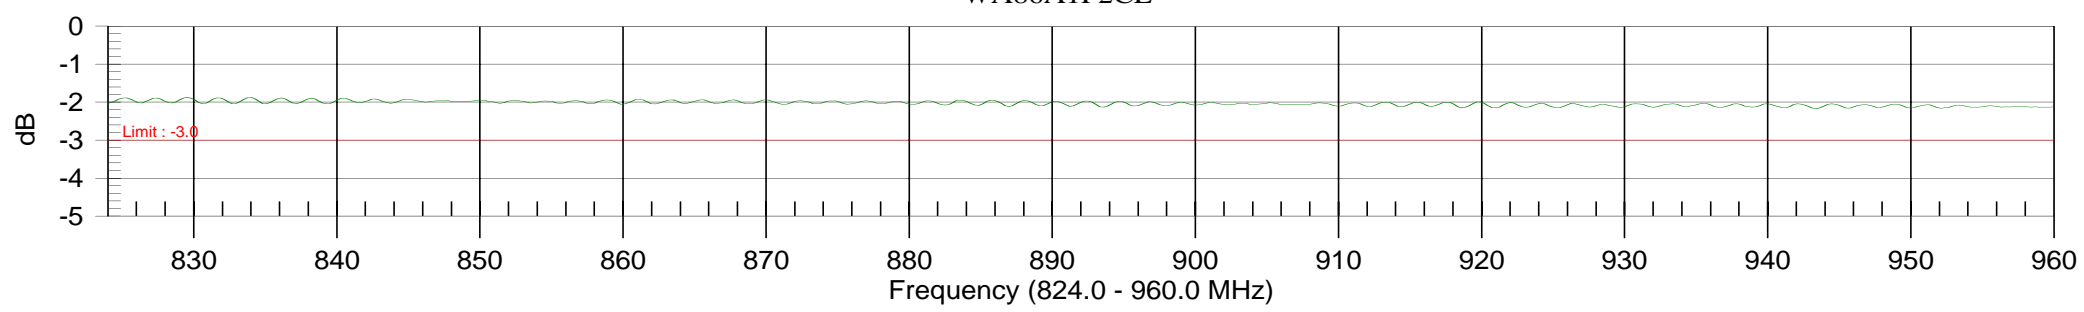

CAL:ON(COAX)
Time: 13:06:22
Serial #: 00627057

CW: ON
Avg.CableLoss: 1.94 dB

Distance-to-fault

WA86A1F1DTFLD

Resolution: 517
Date: 11/12/2007
Model: S331D

CAL:ON(COAX)
Time: 13:04:46
Serial #: 00627057

CW: ON
Ins.Loss:0.027dB/m
Prop.Vel:0.890

Distance-to-fault

WA86A1F1DTFSH

Resolution: 517
Date: 11/12/2007
Model: S331D

CAL:ON(COAX)
Time: 13:07:14
Serial #: 00627057

CW: ON
Ins.Loss:0.027dB/m
Prop.Vel:0.890

Return Loss

WA86A1F1RL

Resolution: 517
Date: 11/12/2007
Model: S331D

CAL:ON(COAX)
Time: 13:08:42
Serial #: 00627057

CW: ON

Cable Loss

WA86A1F2CL

Resolution: 517
Date: 11/12/2007
Model: S331D

CAL:ON(COAX)
Time: 13:12:58
Serial #: 00627057

CW: ON
Avg.CableLoss: 2.02 dB

Distance-to-fault