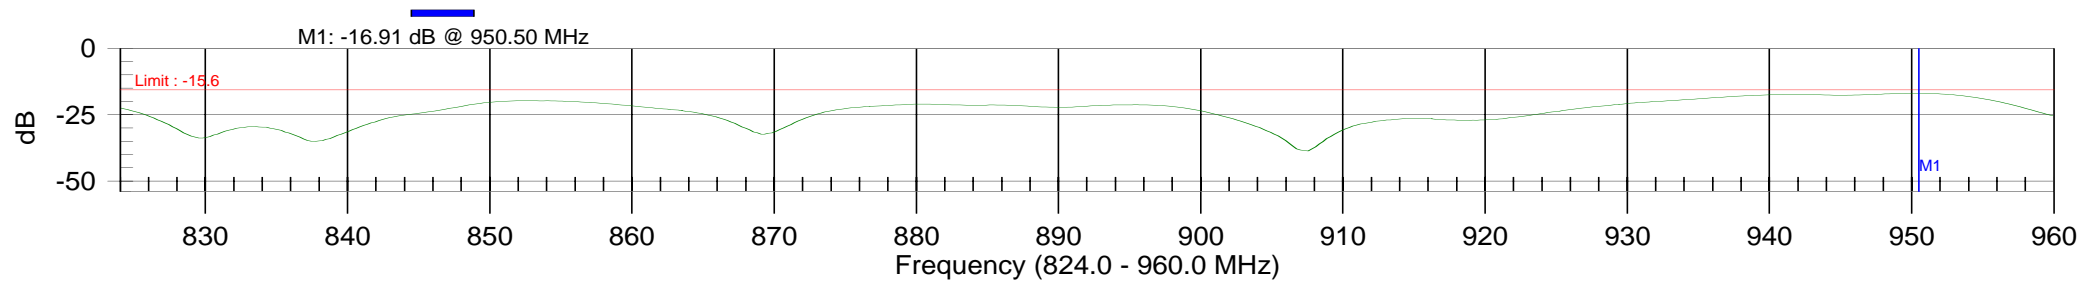

Return Loss

WA00086A1F1RL

Resolution: 517
Date: 10/25/2007
Model: S331D

CAL:ON(COAX)
Time: 13:14:59
Serial #: 00627057

CW: ON