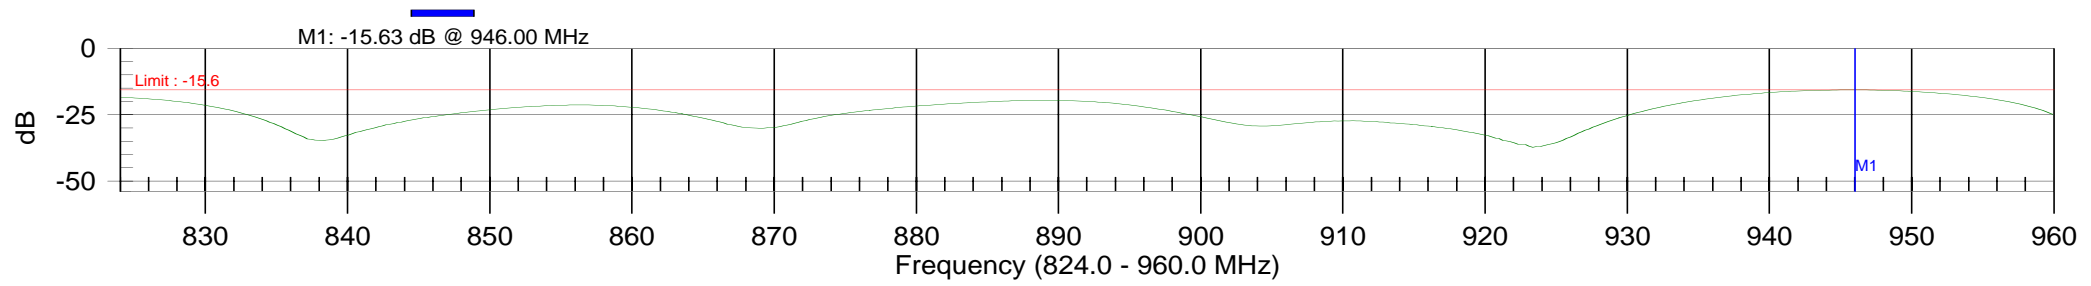

CW: ON

Return Loss WA00086A3F6RL

Resolution: 517
Date: 10/25/2007
Model: S331D

CAL:ON(COAX)
Time: 13:20:30
Serial #: 00627057

CW: ON

Return Loss

WA00086A4F7RL

Resolution: 517
Date: 10/25/2007
Model: S331D