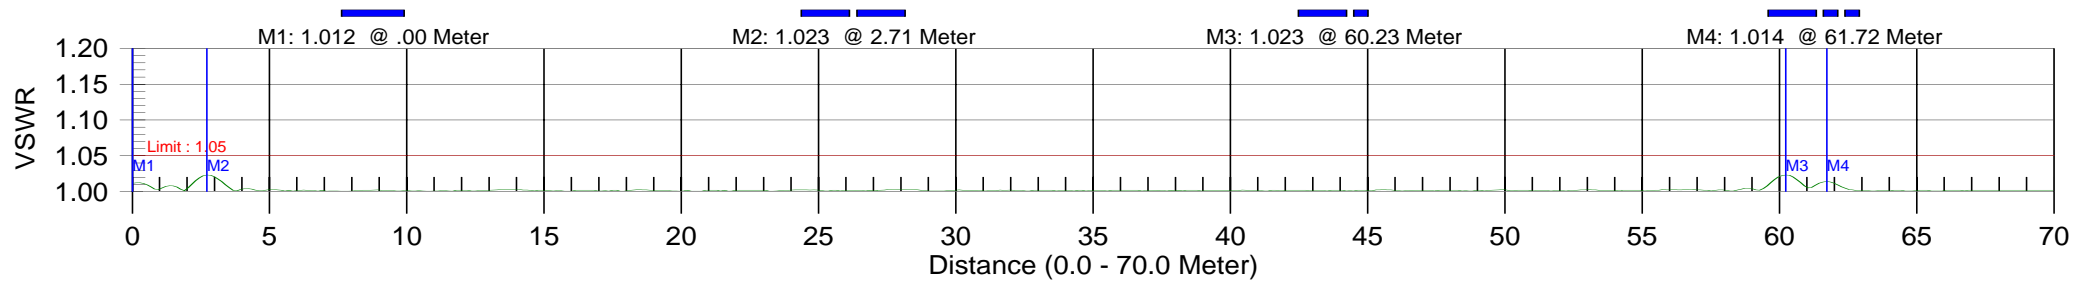

Distance-to-fault

WA86A1F1DTFSH

Resolution: 517
Date: 11/12/2007
Model: S331D

CAL:ON(COAX)
Time: 13:07:14
Serial #: 00627057

CW: ON
Ins.Loss:0.027dB/m
Prop.Vel:0.890

Return Loss

WA86A1F1RL

Resolution: 517
Date: 11/12/2007
Model: S331D

CAL:ON(COAX)
Time: 13:08:42
Serial #: 00627057

CW: ON

Cable Loss

WA86A1F2CL

Resolution: 517
Date: 11/12/2007
Model: S331D

CAL:ON(COAX)
Time: 13:12:58
Serial #: 00627057

CW: ON
Avg.CableLoss: 2.02 dB

Distance-to-fault

WA86A1F2DTFLD

Resolution: 517
Date: 11/12/2007
Model: S331D

CAL:ON(COAX)
Time: 13:12:01
Serial #: 00627057

CW: ON
Ins.Loss:0.027dB/m
Prop.Vel:0.890

Distance-to-fault

WA86A1F2DTFSH

Resolution: 517
Date: 11/12/2007
Model: S331D