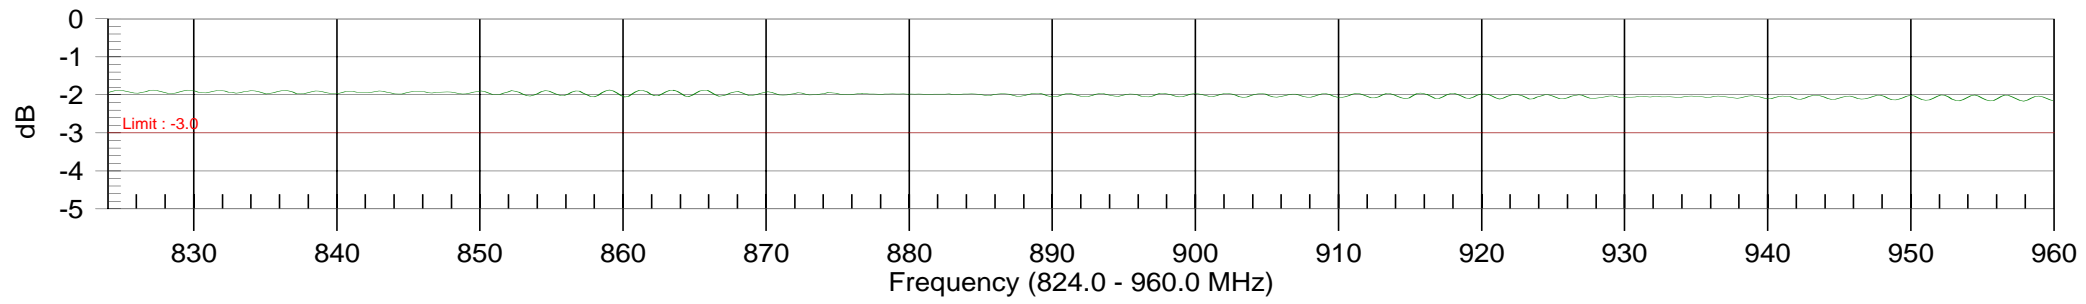

Return Loss

WA86A3F6RL

Resolution: 517
Date: 11/12/2007
Model: S331D

CAL:ON(COAX)
Time: 14:00:31
Serial #: 00627057

CW: ON

Cable Loss

WA86A4F7CL

Resolution: 517
Date: 11/13/2007
Model: S331D