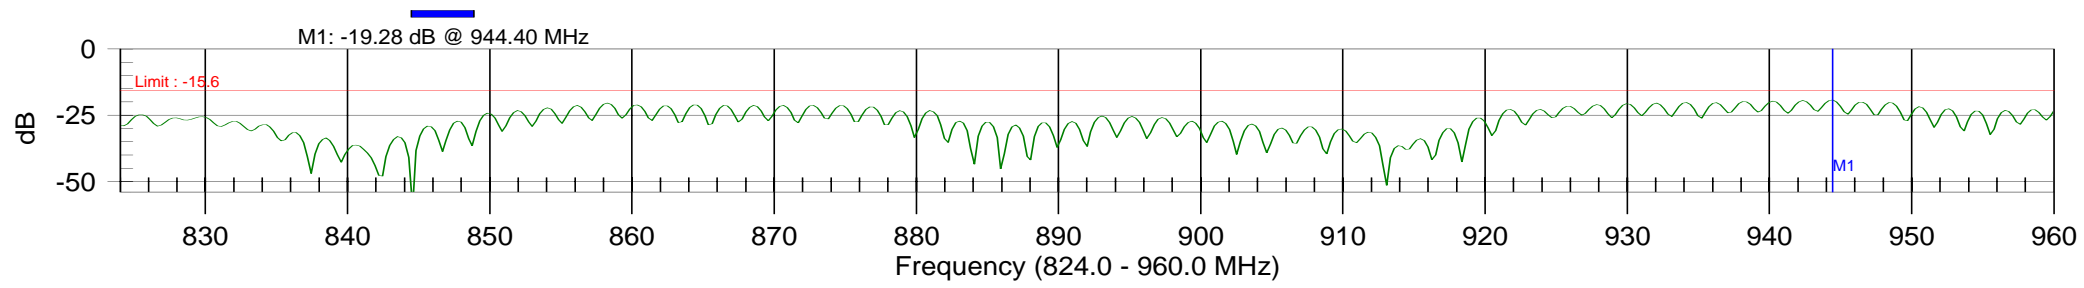

Return Loss

WA86A3F5RL

Resolution: 517
Date: 11/12/2007
Model: S331D

CAL:ON(COAX)
Time: 13:53:00
Serial #: 00627057

CW: ON