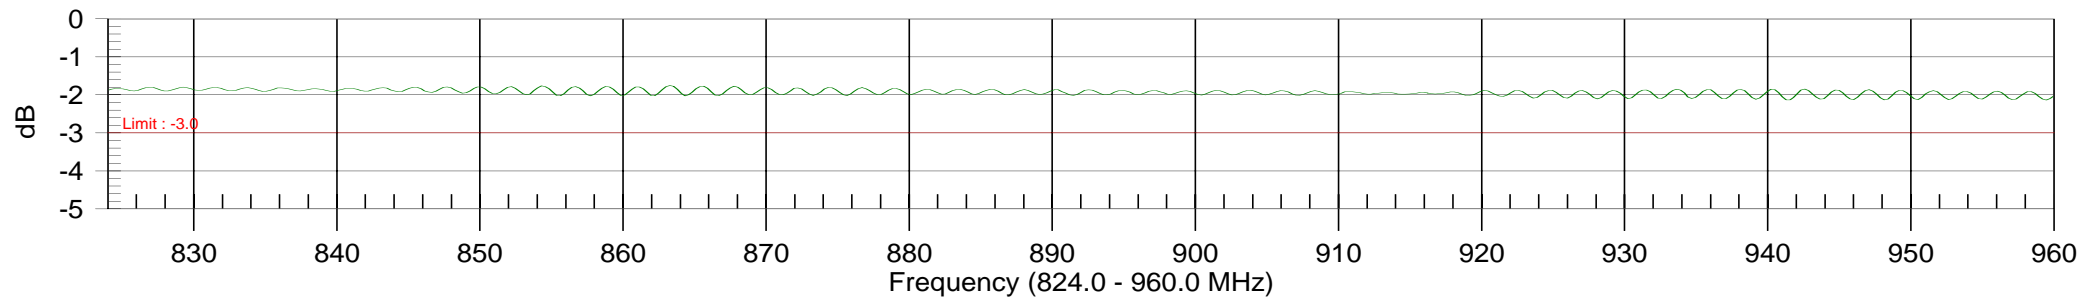

Return Loss

WA86A4F8RL

Resolution: 517
Date: 11/13/2007
Model: S331D

CAL:ON(COAX)
Time: 08:08:28
Serial #: 00627057

CW: ON

Cable Loss

WA86A1F1CL

Resolution: 517
Date: 11/12/2007
Model: S331D

CAL:ON(COAX)
Time: 13:06:22
Serial #: 00627057

CW: ON
Avg.CableLoss: 1.94 dB

Distance-to-fault

WA86A1F1DTFLD

Resolution: 517
Date: 11/12/2007
Model: S331D

CAL:ON(COAX)
Time: 13:04:46
Serial #: 00627057

CW: ON
Ins.Loss:0.027dB/m
Prop.Vel:0.890

Distance-to-fault

WA86A1F1DTFSH

Resolution: 517
Date: 11/12/2007
Model: S331D

CAL:ON(COAX)
Time: 13:07:14
Serial #: 00627057

CW: ON
Ins.Loss:0.027dB/m
Prop.Vel:0.890

Return Loss

WA86A1F1RL

Resolution: 517
Date: 11/12/2007
Model: S331D