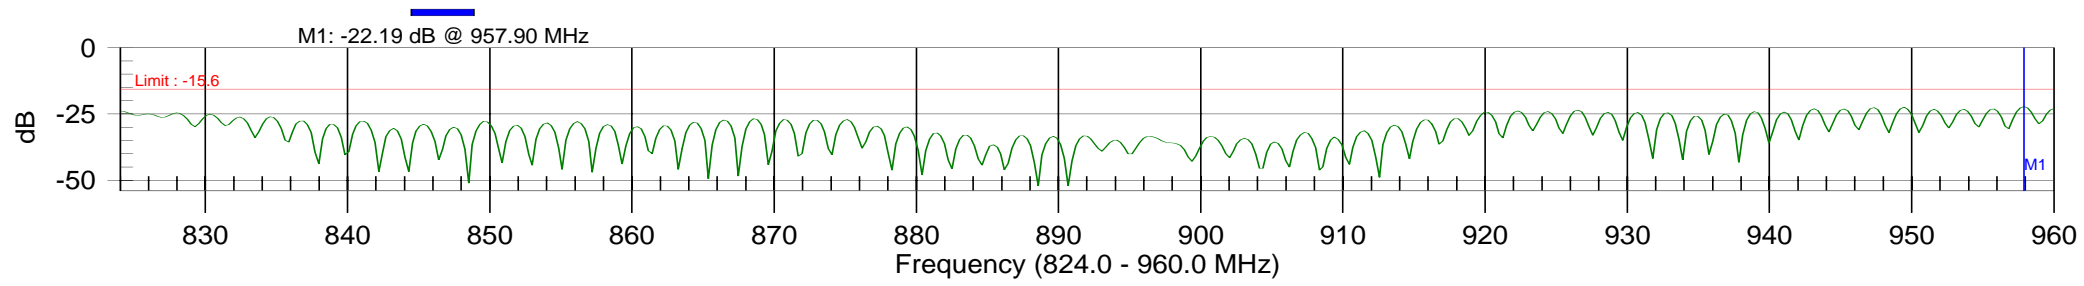

Return Loss

WA86A2F4RL

Resolution: 517
Date: 11/12/2007
Model: S331D

CAL:ON(COAX)
Time: 13:41:04
Serial #: 00627057

CW: ON