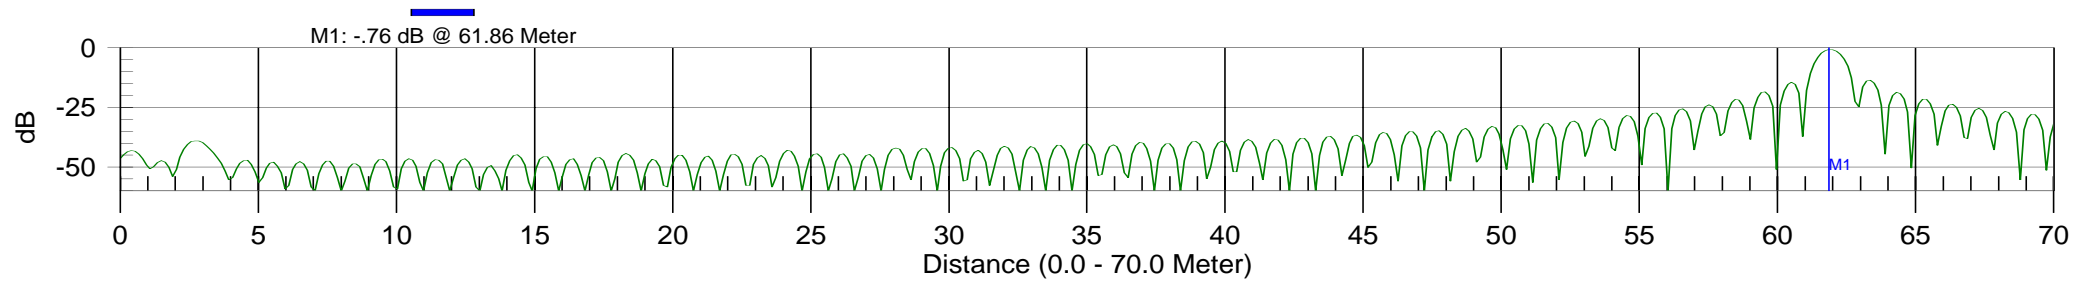

WA86A1F2DTFLD

Resolution: 517
Date: 11/12/2007
Model: S331D

CAL:ON(COAX)
Time: 13:12:01
Serial #: 00627057

CW: ON
Ins.Loss:0.027dB/m
Prop.Vel:0.890

Distance-to-fault

WA86A1F2DTFSH

Resolution: 517
Date: 11/12/2007
Model: S331D