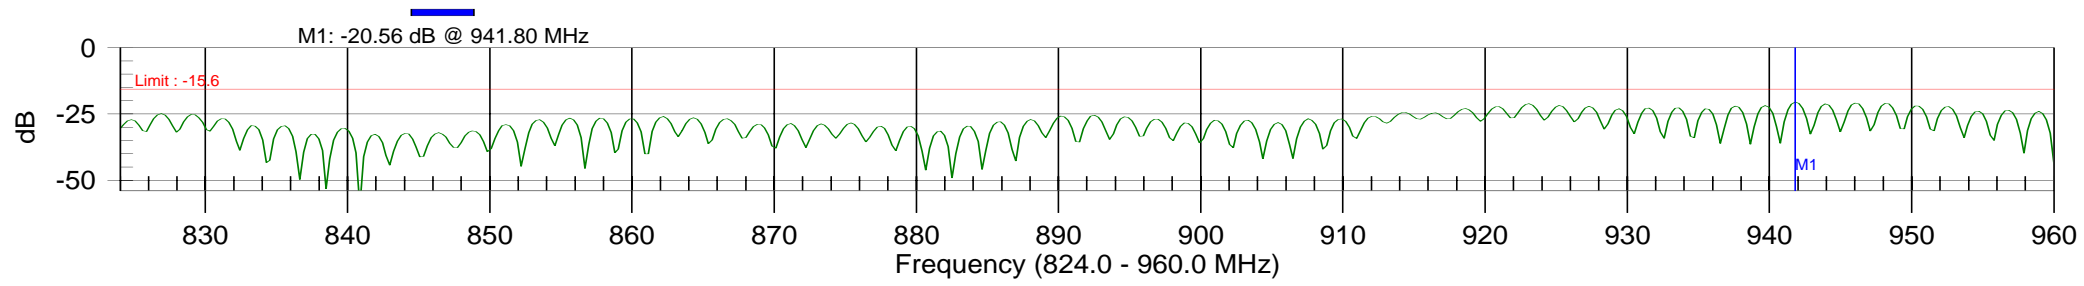

Distance-to-fault

WA86A1F1DTFSH

Resolution: 517
Date: 11/12/2007
Model: S331D

CAL:ON(COAX)
Time: 13:07:14
Serial #: 00627057

CW: ON
Ins.Loss:0.027dB/m
Prop.Vel:0.890

Return Loss

WA86A1F1RL

Resolution: 517
Date: 11/12/2007
Model: S331D

CAL:ON(COAX)
Time: 13:08:42
Serial #: 00627057

CW: ON

Cable Loss

WA86A1F2CL

Resolution: 517
Date: 11/12/2007
Model: S331D

CAL:ON(COAX)
Time: 13:12:58
Serial #: 00627057

CW: ON
Avg.CableLoss: 2.02 dB

Distance-to-fault