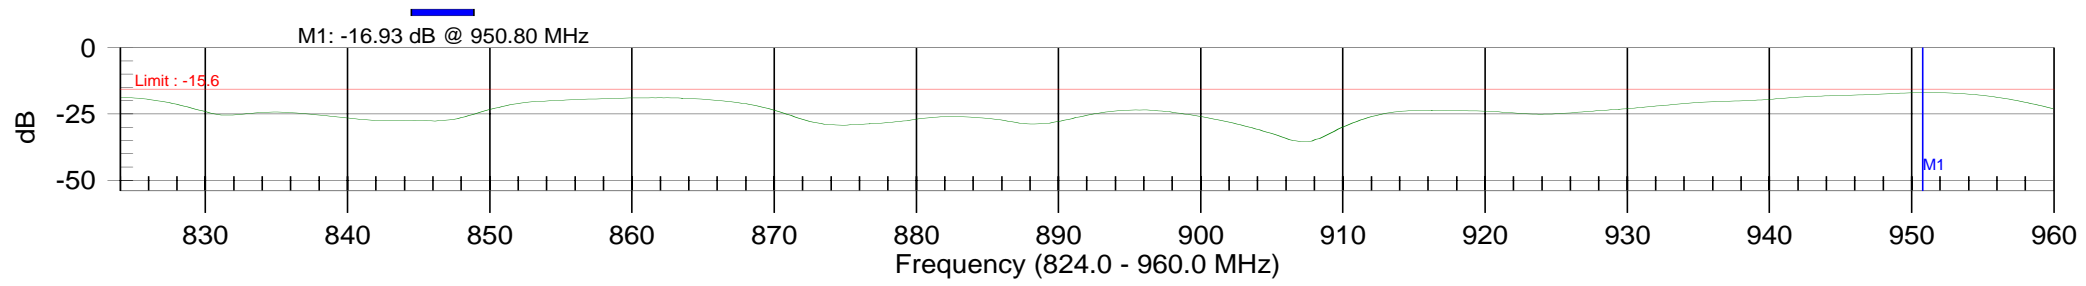

CW: ON

Return Loss WA00086A2F4RL

Resolution: 517
Date: 10/25/2007
Model: S331D

CAL:ON(COAX)
Time: 13:23:40
Serial #: 00627057

CW: ON

Return Loss WA00086A3F5RL

Resolution: 517
Date: 10/25/2007
Model: S331D

CAL:ON(COAX)
Time: 13:18:54
Serial #: 00627057