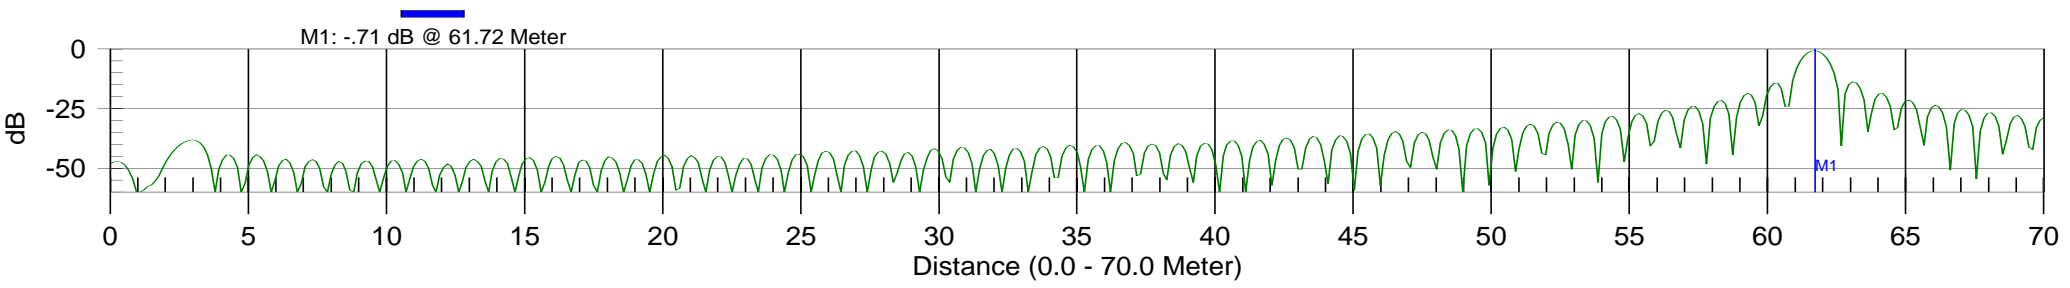

Return Loss

WA86A3F5RL

Resolution: 517
Date: 11/12/2007
Model: S331D

CAL:ON(COAX)
Time: 13:53:00
Serial #: 00627057

CW: ON

Cable Loss WA86A3F6CL

Distance-to-fault WA86A3F6DTFLD

Distance-to-fault WA86A3F6DTFSH