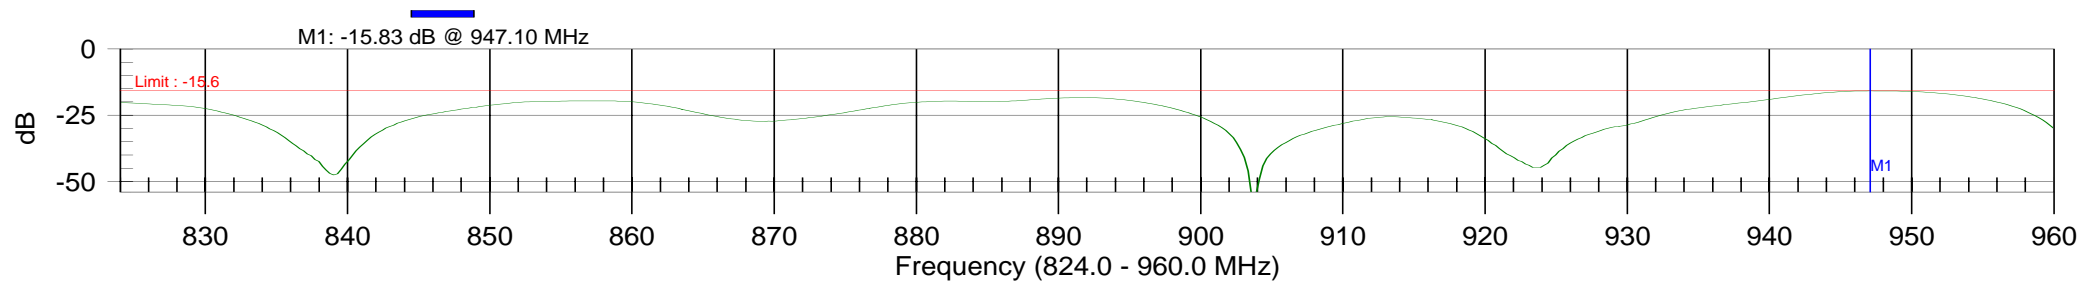

Return Loss

WA00086A2F3RL

Resolution: 517
Date: 10/25/2007
Model: S331D

CAL:ON(COAX)
Time: 13:22:23
Serial #: 00627057

CW: ON