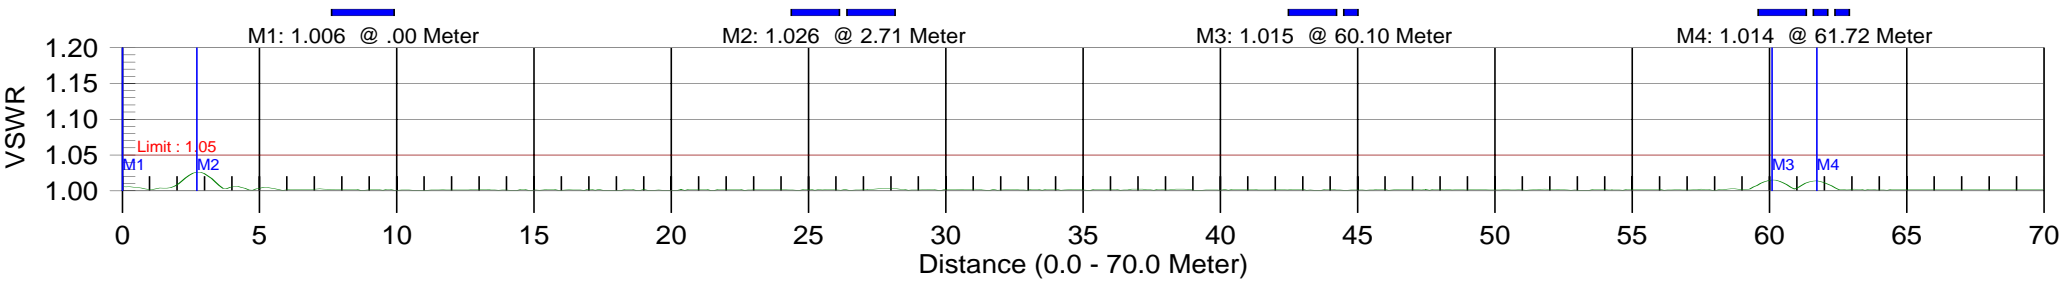

Return Loss

WA86A3F5RL

Resolution: 517
Date: 11/12/2007
Model: S331D

CAL:ON(COAX)
Time: 13:53:00
Serial #: 00627057

CW: ON

Cable Loss WA86A3F6CL

Distance-to-fault WA86A3F6DTFLD

Distance-to-fault WA86A3F6DTFSH