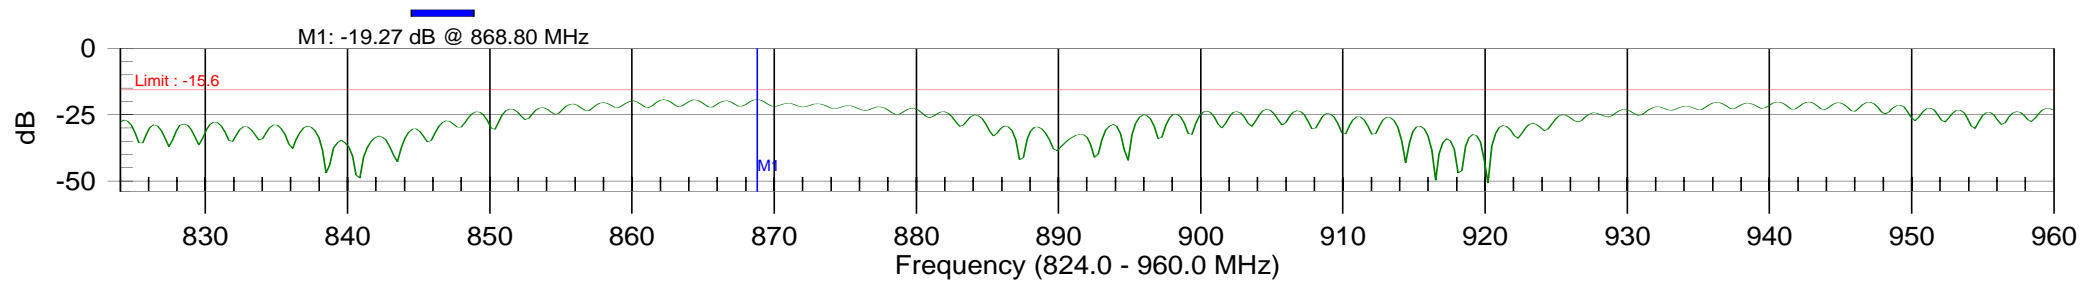

Return Loss

WA86A3F6RL

Resolution: 517
Date: 11/12/2007
Model: S331D

CAL:ON(COAX)
Time: 14:00:31
Serial #: 00627057

CW: ON