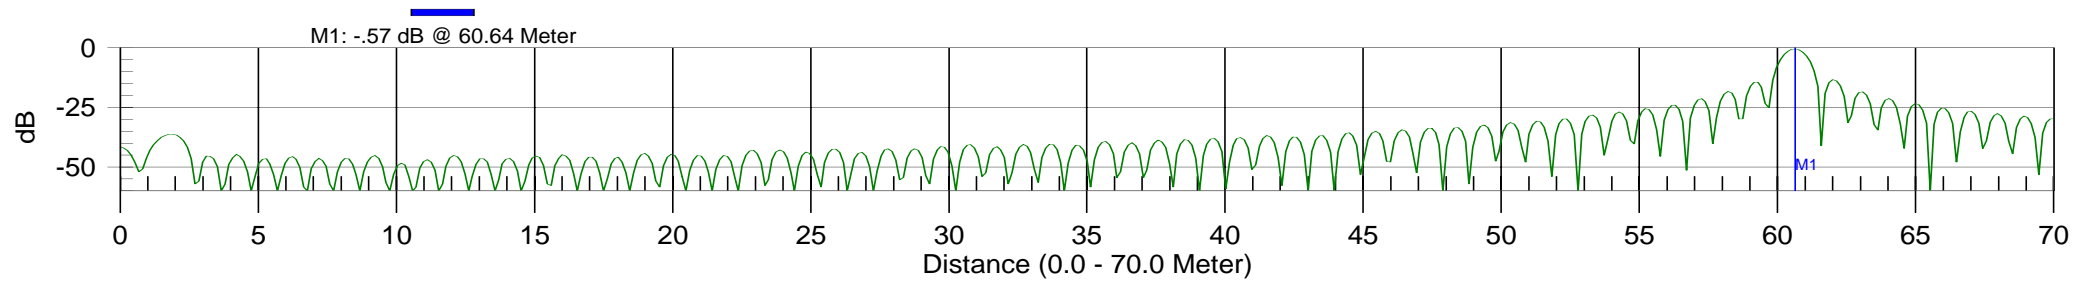

Distance-to-fault

WA86A3F5DTFSH

Resolution: 517
Date: 11/12/2007
Model: S331D

CAL:ON(COAX)
Time: 13:51:14
Serial #: 00627057

CW: ON
Ins.Loss:0.027dB/m
Prop.Vel:0.890