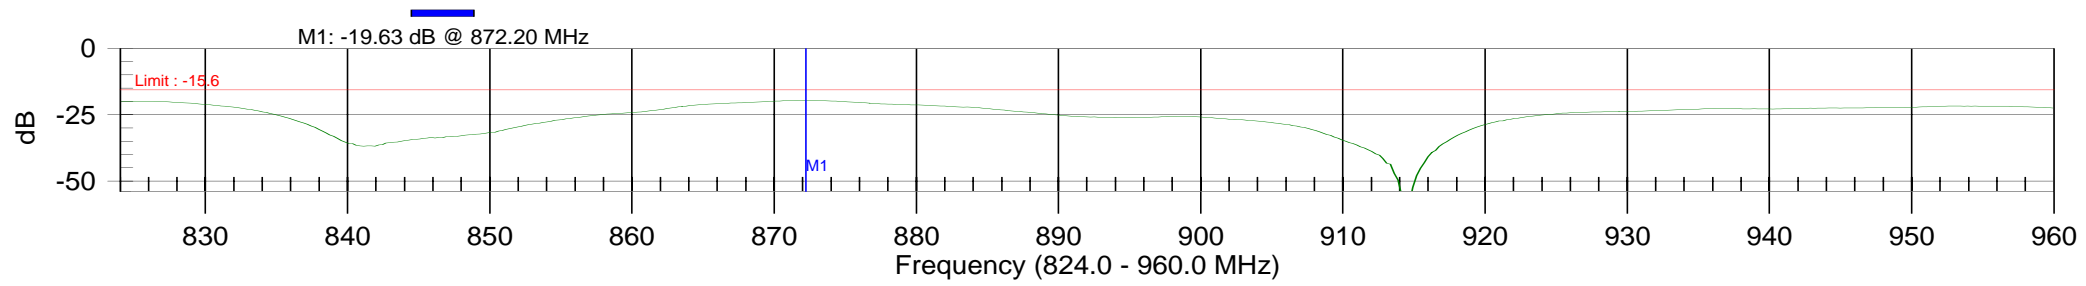

Return Loss WA00086A2F4RL

Resolution: 517
Date: 10/25/2007
Model: S331D

CAL:ON(COAX)
Time: 13:23:40
Serial #: 00627057

CW: ON