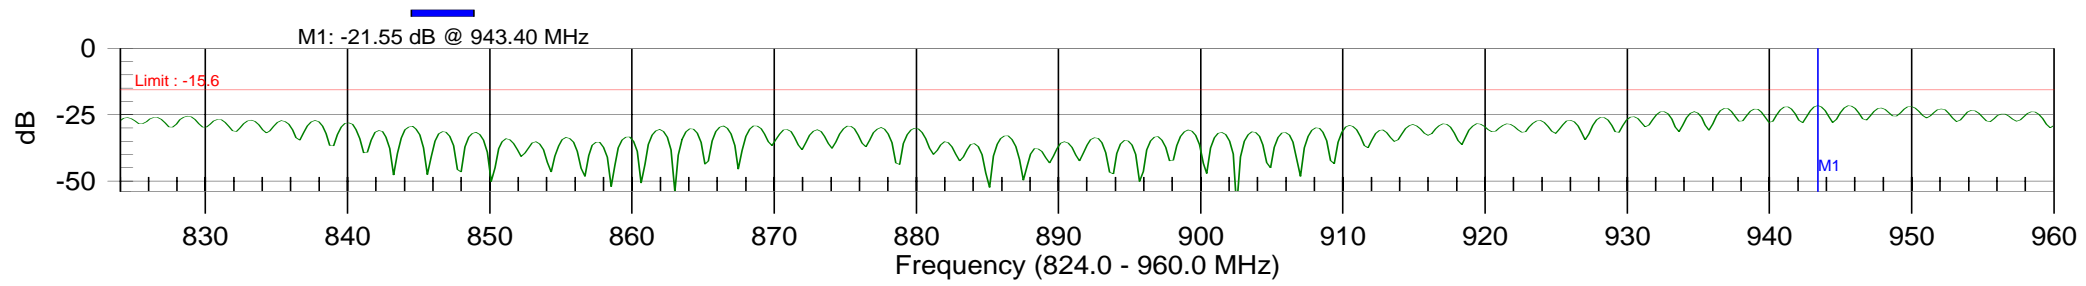

Cable Loss WA86A2F3CL

Distance-to-fault WA86A2F3DTFLD

Distance-to-fault WA86A2F3DTFSH

Return Loss

WA86A2F3RL

Resolution: 517
Date: 11/12/2007
Model: S331D

CAL:ON(COAX)
Time: 13:35:02
Serial #: 00627057

CW: ON