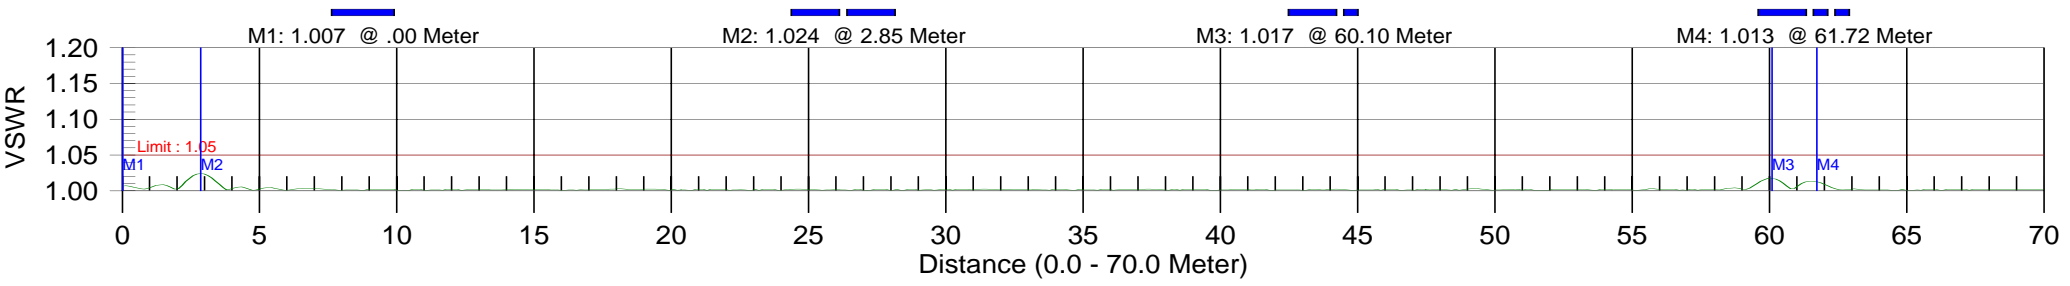

WA86A1F2DTFLD

Resolution: 517
Date: 11/12/2007
Model: S331D

CAL:ON(COAX)
Time: 13:12:01
Serial #: 00627057

CW: ON
Ins.Loss:0.027dB/m
Prop.Vel:0.890

Distance-to-fault

WA86A1F2DTFSH

Resolution: 517
Date: 11/12/2007
Model: S331D

CAL:ON(COAX)
Time: 13:13:43
Serial #: 00627057

CW: ON
Ins.Loss:0.027dB/m
Prop.Vel:0.890

Return Loss

WA86A1F2RL

Resolution: 517
Date: 11/12/2007
Model: S331D

CAL:ON(COAX)
Time: 13:15:35
Serial #: 00627057

CW: ON

Cable Loss WA86A2F3CL

Distance-to-fault WA86A2F3DTFLD

Distance-to-fault WA86A2F3DTFSH

Return Loss

WA86A2F3RL

Resolution: 517
Date: 11/12/2007
Model: S331D

CAL:ON(COAX)
Time: 13:35:02
Serial #: 00627057

CW: ON