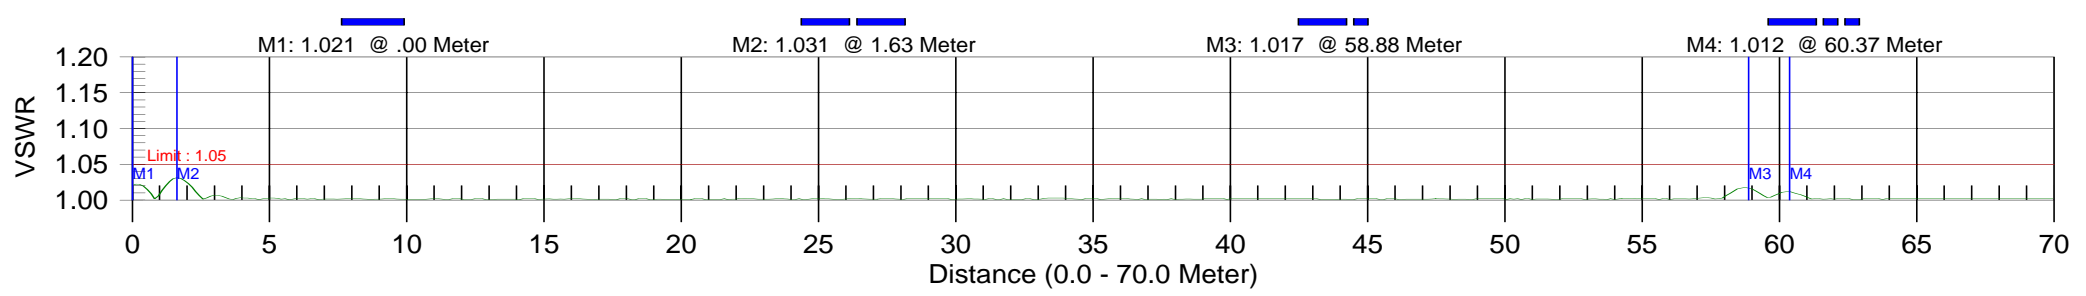

Cable Loss

WA86A2F4CL

Resolution: 517
Date: 11/12/2007
Model: S331D

CAL:ON(COAX)
Time: 13:38:14
Serial #: 00627057

CW: ON
Avg.CableLoss: 1.92 dB

Distance-to-fault

WA86A2F4DTFLD

Resolution: 517
Date: 11/12/2007
Model: S331D

CAL:ON(COAX)
Time: 13:37:02
Serial #: 00627057

CW: ON
Ins.Loss:0.027dB/m
Prop.Vel:0.890

Distance-to-fault

WA86A2F4DTFSH

Resolution: 517
Date: 11/12/2007
Model: S331D

CAL:ON(COAX)
Time: 13:39:21
Serial #: 00627057