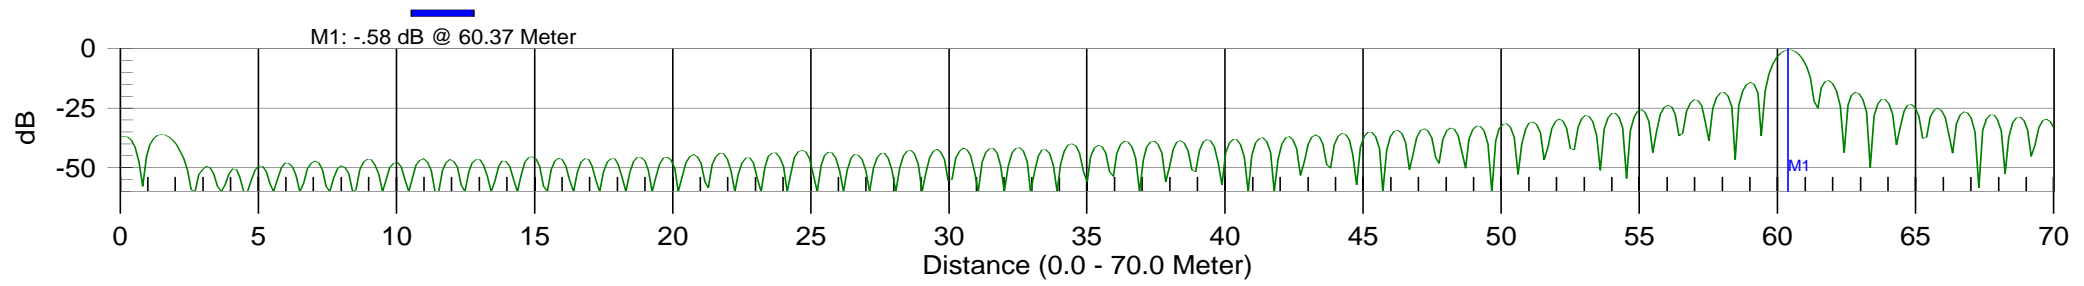

Distance-to-fault

WA86A2F4DTFSH

Resolution: 517
Date: 11/12/2007
Model: S331D

CAL:ON(COAX)
Time: 13:39:21
Serial #: 00627057

CW: ON
Ins.Loss:0.027dB/m
Prop.Vel:0.890