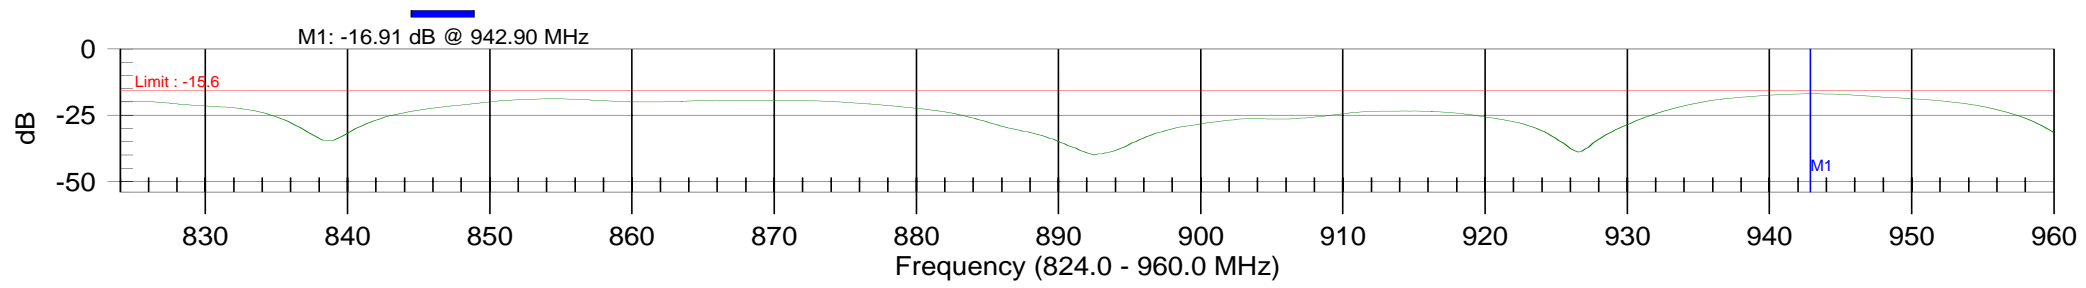

Return Loss WA00086A3F6RL

Resolution: 517
Date: 10/25/2007
Model: S331D

CAL:ON(COAX)
Time: 13:20:30
Serial #: 00627057

CW: ON