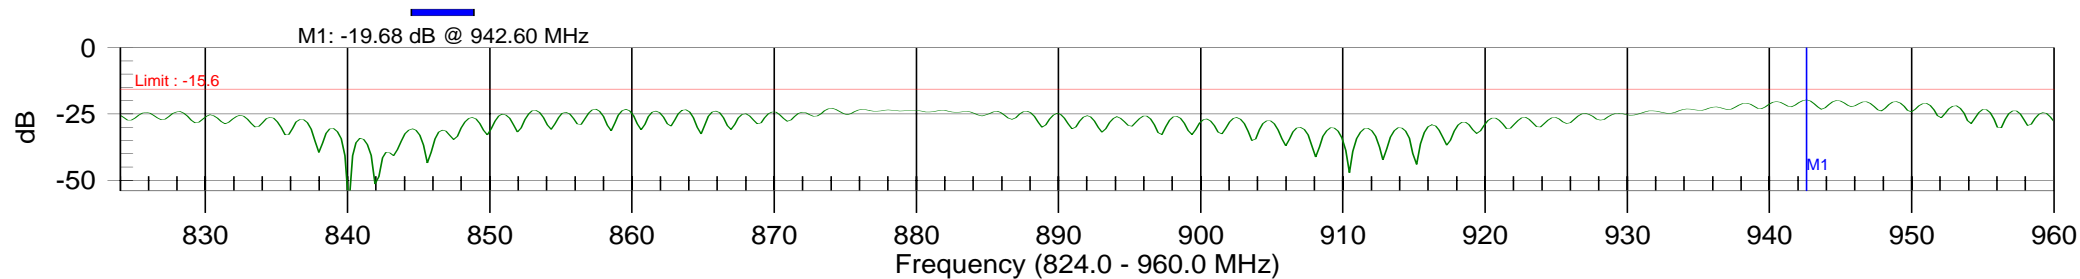

Distance-to-fault

WA86A4F7DTFSH

Resolution: 517
Date: 11/13/2007
Model: S331D

CAL:ON(COAX)
Time: 08:01:11
Serial #: 00627057

CW: ON
Ins.Loss:0.027dB/m
Prop.Vel:0.890

Return Loss

WA86A4F7RL

Resolution: 517
Date: 11/13/2007
Model: S331D