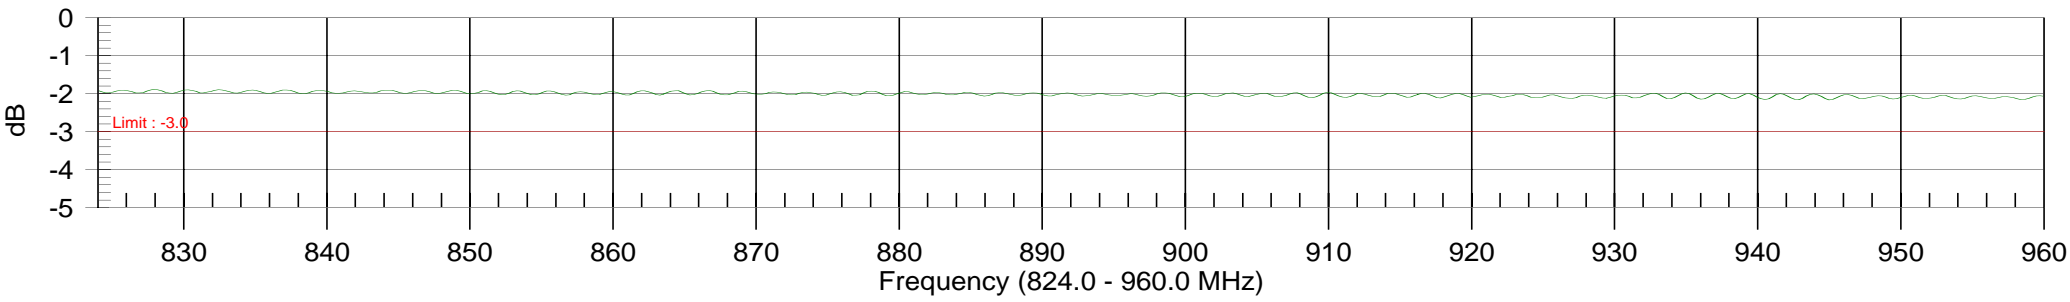

Cable Loss WA86A2F3CL