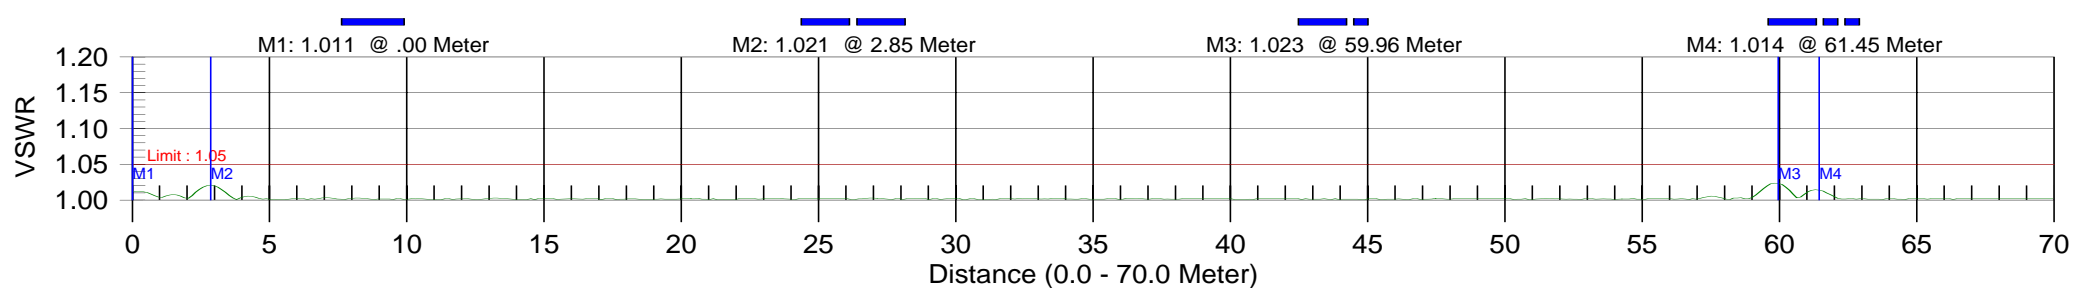

Return Loss

WA86A3F6RL

Resolution: 517
Date: 11/12/2007
Model: S331D

CAL:ON(COAX)
Time: 14:00:31
Serial #: 00627057

CW: ON

Cable Loss

WA86A4F7CL

Resolution: 517
Date: 11/13/2007
Model: S331D

CAL:ON(COAX)
Time: 08:00:33
Serial #: 00627057

CW: ON
Avg.CableLoss: 2.02 dB

Distance-to-fault

WA86A4F7DTFLD

Resolution: 517
Date: 11/13/2007
Model: S331D

CAL:ON(COAX)
Time: 07:59:09
Serial #: 00627057

CW: ON
Ins.Loss:0.027dB/m
Prop.Vel:0.890