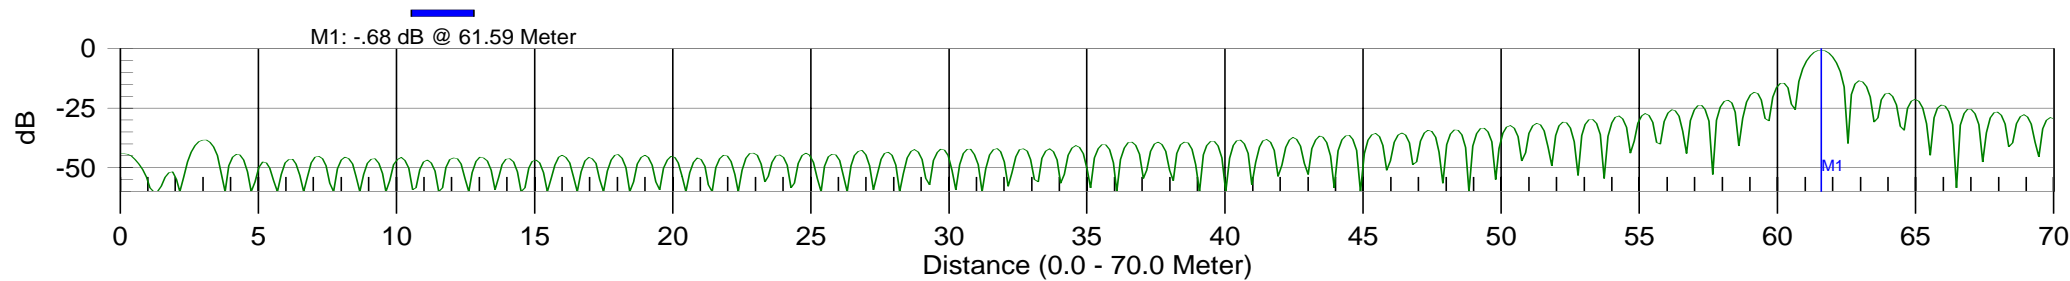

Distance-to-fault

WA86A4F7DTFSH

Resolution: 517
Date: 11/13/2007
Model: S331D

CAL:ON(COAX)
Time: 08:01:11
Serial #: 00627057

CW: ON
Ins.Loss:0.027dB/m
Prop.Vel:0.890