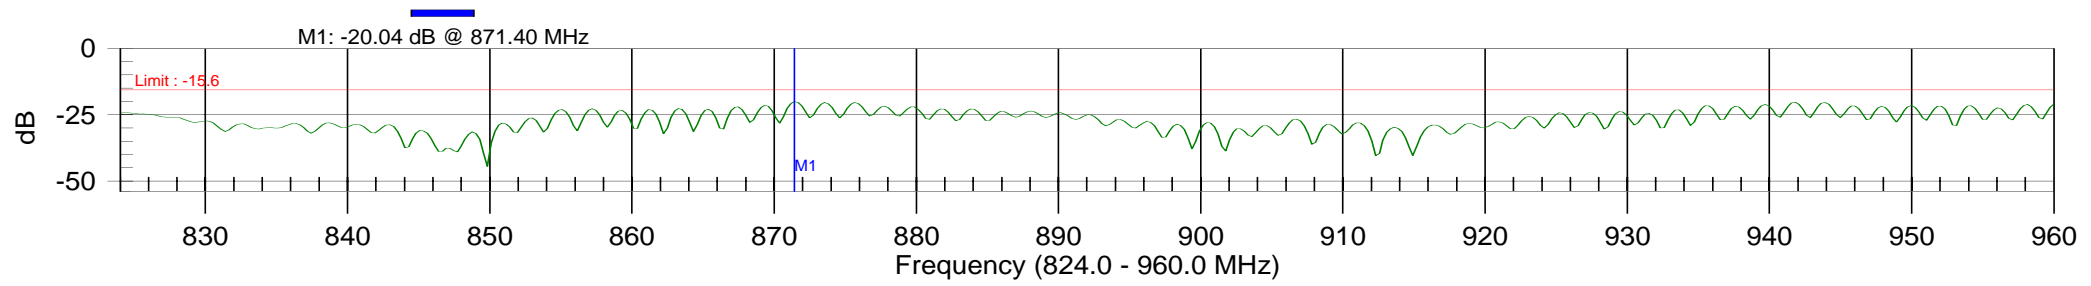

Return Loss

WA86A4F8RL

Resolution: 517
Date: 11/13/2007
Model: S331D

CAL:ON(COAX)
Time: 08:08:28
Serial #: 00627057

CW: ON

Cable Loss

WA86A1F1CL

Resolution: 517
Date: 11/12/2007
Model: S331D

CAL:ON(COAX)
Time: 13:06:22
Serial #: 00627057

CW: ON
Avg.CableLoss: 1.94 dB

Distance-to-fault

WA86A1F1DTFLD

Resolution: 517
Date: 11/12/2007
Model: S331D

CAL:ON(COAX)
Time: 13:04:46
Serial #: 00627057

CW: ON
Ins.Loss:0.027dB/m
Prop.Vel:0.890

Distance-to-fault

WA86A1F1DTFSH

Resolution: 517
Date: 11/12/2007
Model: S331D

CAL:ON(COAX)
Time: 13:07:14
Serial #: 00627057

CW: ON
Ins.Loss:0.027dB/m
Prop.Vel:0.890

Return Loss

WA86A1F1RL

Resolution: 517
Date: 11/12/2007
Model: S331D