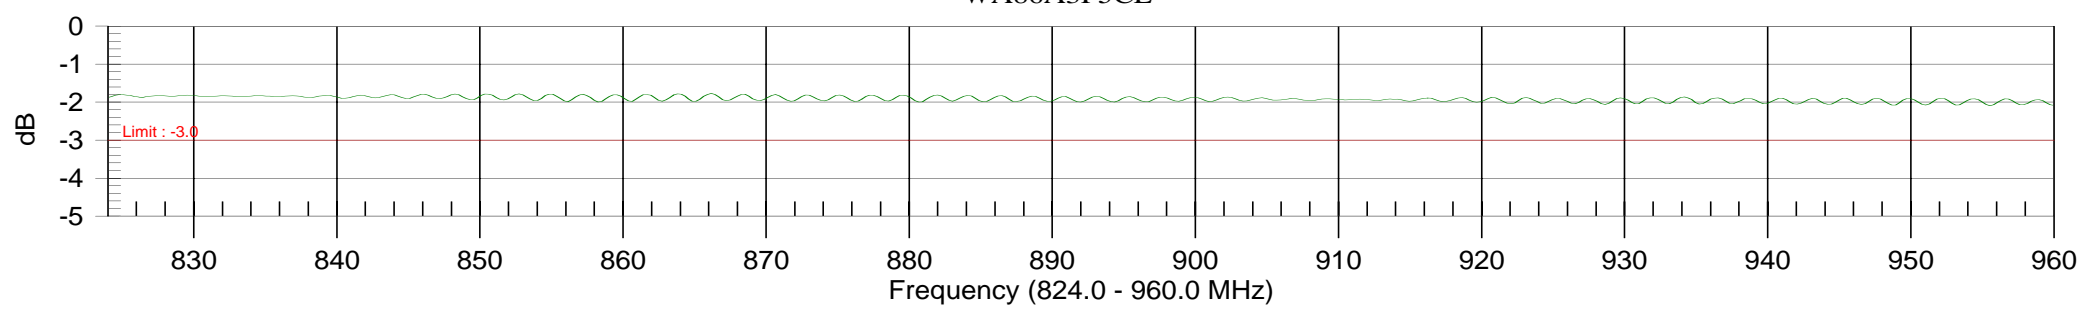

CW: ON
Ins.Loss:0.027dB/m
Prop.Vel:0.890

Return Loss

WA86A2F4RL

Resolution: 517
Date: 11/12/2007
Model: S331D

CAL:ON(COAX)
Time: 13:41:04
Serial #: 00627057

CW: ON

Cable Loss

WA86A3F5CL

Resolution: 517
Date: 11/12/2007
Model: S331D

CAL:ON(COAX)
Time: 13:50:32
Serial #: 00627057

CW: ON
Avg.CableLoss: 1.93 dB

Distance-to-fault

WA86A3F5DTFLD

Resolution: 517
Date: 11/12/2007
Model: S331D

CAL:ON(COAX)
Time: 13:49:28
Serial #: 00627057