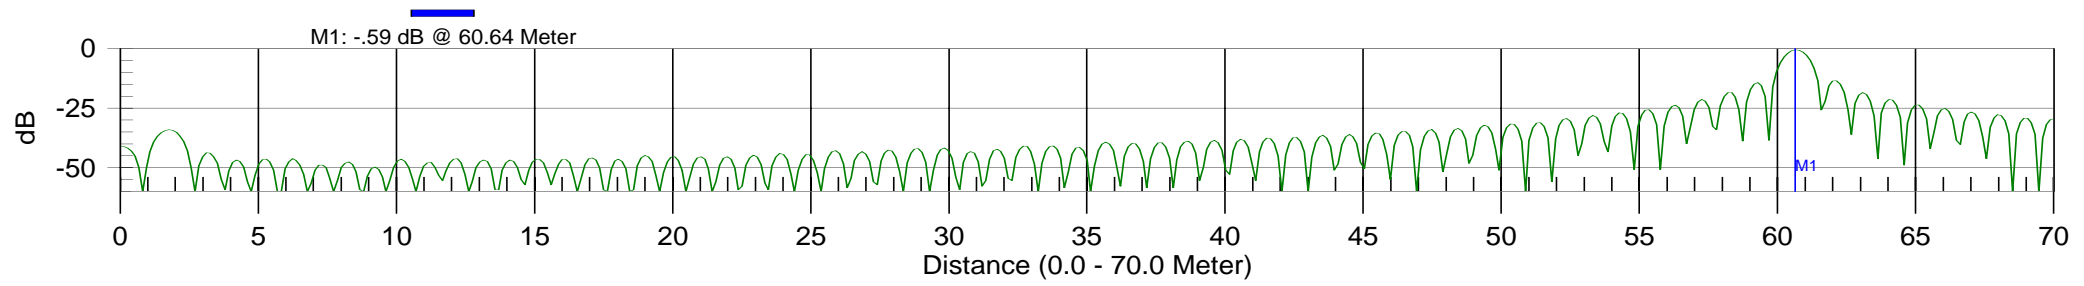

Distance-to-fault

WA86A1F1DTFSH

Resolution: 517
Date: 11/12/2007
Model: S331D

CAL:ON(COAX)
Time: 13:07:14
Serial #: 00627057

CW: ON
Ins.Loss:0.027dB/m
Prop.Vel:0.890