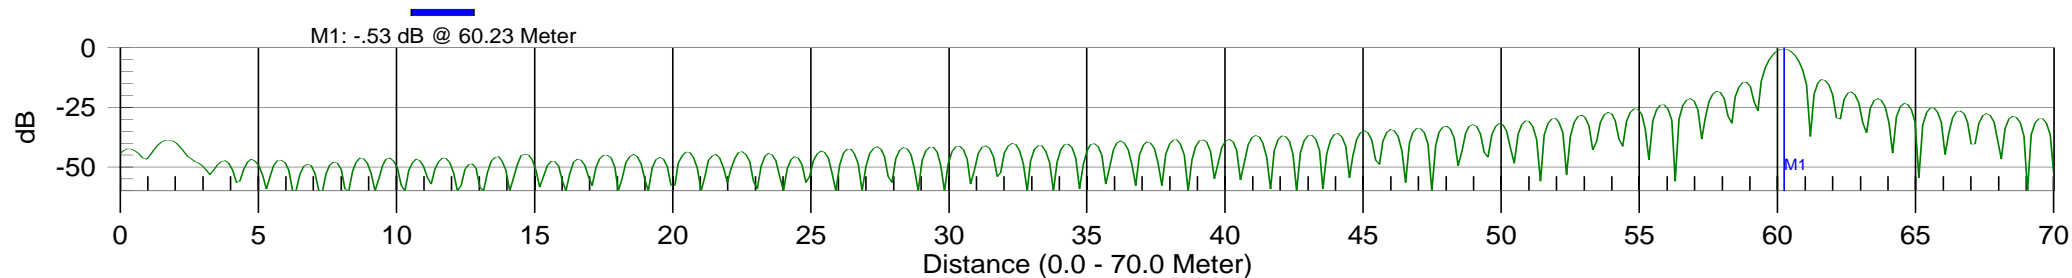

WA86A4F8DTFLD

Resolution: 517
Date: 11/13/2007
Model: S331D

CAL:ON(COAX)
Time: 08:04:28
Serial #: 00627057

CW: ON
Ins.Loss:0.027dB/m
Prop.Vel:0.890

Distance-to-fault

WA86A4F8DTFSH

Resolution: 517
Date: 11/13/2007
Model: S331D