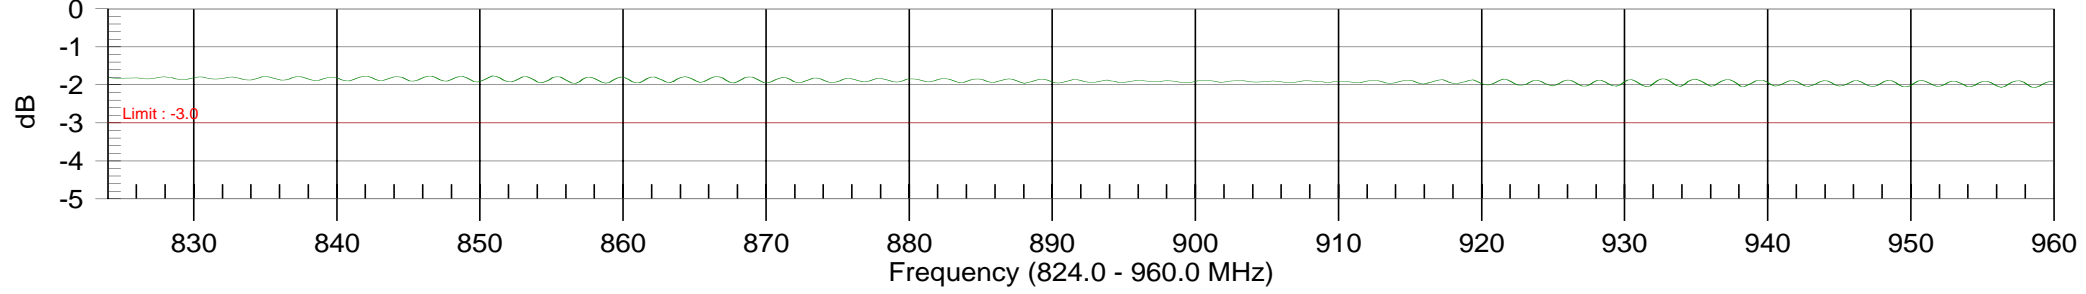

Cable Loss WA86A2F3CL

Distance-to-fault WA86A2F3DTFLD

Distance-to-fault WA86A2F3DTFSH

Return Loss

WA86A2F3RL

Resolution: 517
Date: 11/12/2007
Model: S331D

CAL:ON(COAX)
Time: 13:35:02
Serial #: 00627057

CW: ON

Cable Loss

WA86A2F4CL

Resolution: 517
Date: 11/12/2007
Model: S331D

CAL:ON(COAX)
Time: 13:38:14
Serial #: 00627057

CW: ON
Avg.CableLoss: 1.92 dB

Distance-to-fault

WA86A2F4DTFLD

Resolution: 517
Date: 11/12/2007
Model: S331D