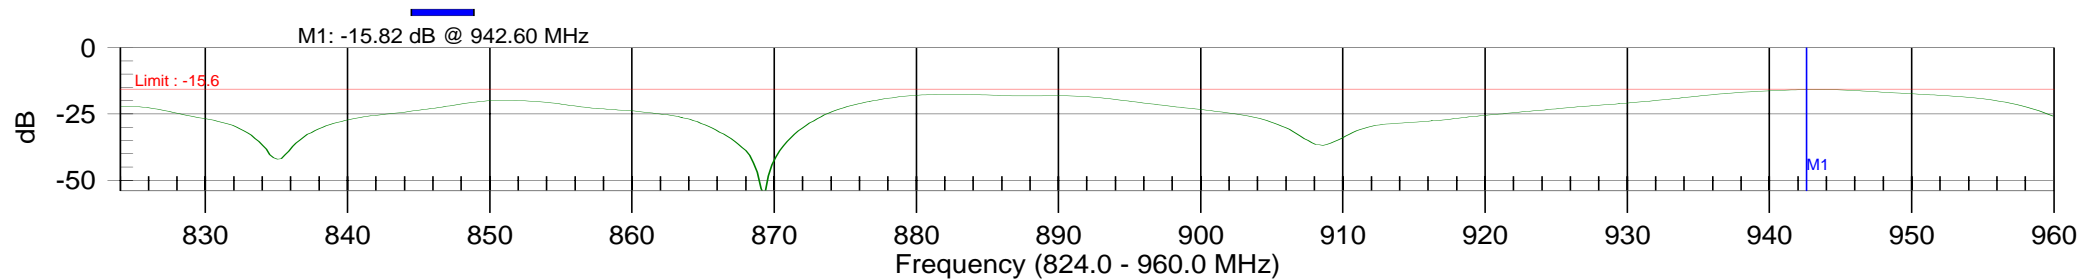

CW: ON

Return Loss

WA00086A1F1RL

Resolution: 517
Date: 10/25/2007
Model: S331D

CAL:ON(COAX)
Time: 13:14:59
Serial #: 00627057

CW: ON

Return Loss

WA00086A1F2RL