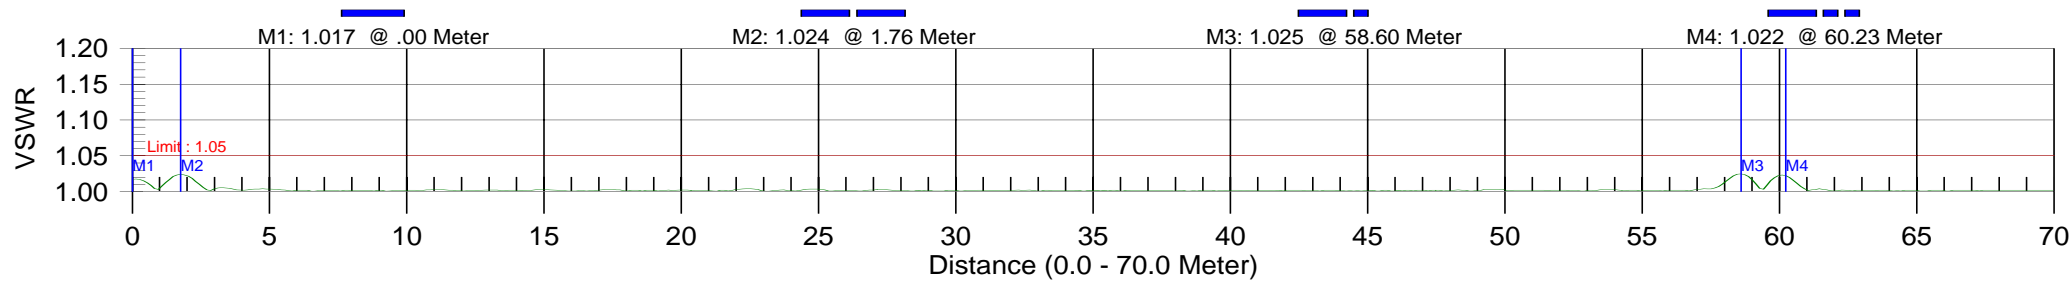

Distance-to-fault

WA86A4F8DTFLD

Resolution: 517
Date: 11/13/2007
Model: S331D

CAL:ON(COAX)
Time: 08:04:28
Serial #: 00627057

CW: ON
Ins.Loss:0.027dB/m
Prop.Vel:0.890