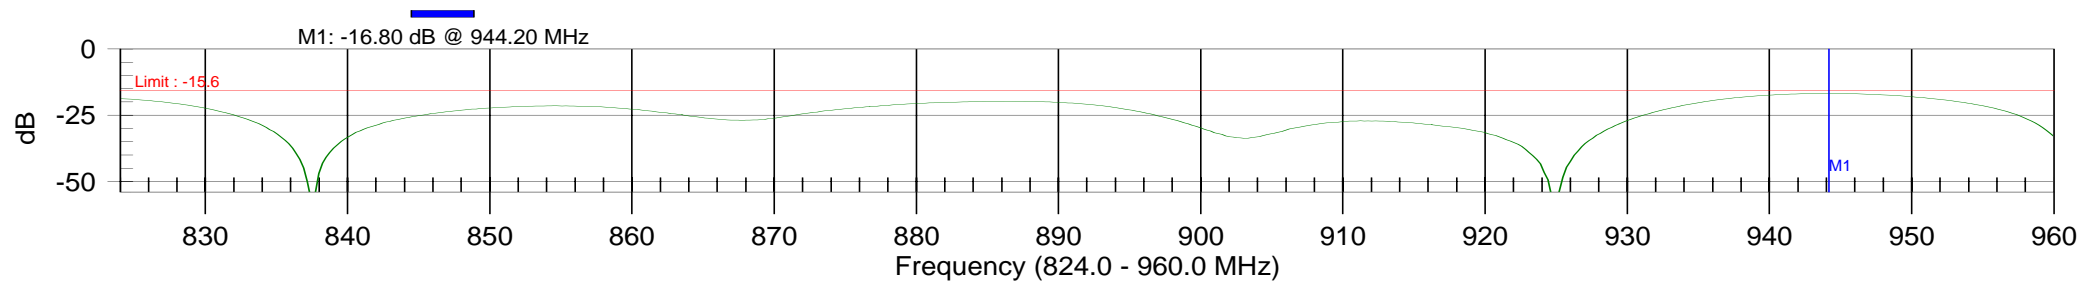

Return Loss

WA00086A4F8RL

Resolution: 517
Date: 10/25/2007
Model: S331D

CAL:ON(COAX)
Time: 13:26:27
Serial #: 00627057

CW: ON