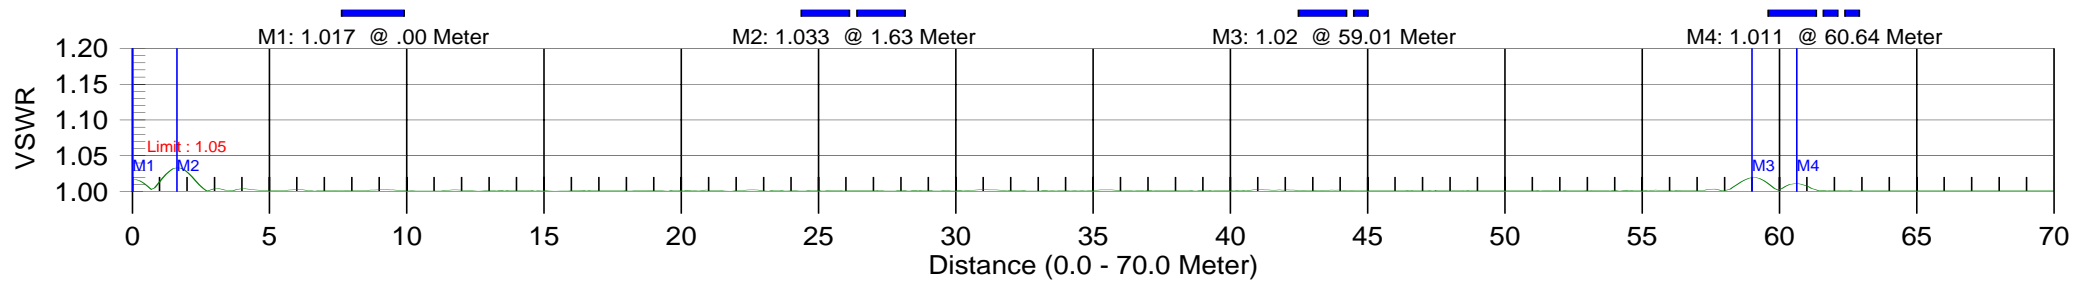

CW: ON
Ins.Loss:0.027dB/m
Prop.Vel:0.890

Return Loss

WA86A2F4RL

Resolution: 517
Date: 11/12/2007
Model: S331D

CAL:ON(COAX)
Time: 13:41:04
Serial #: 00627057

CW: ON

Cable Loss

WA86A3F5CL

Resolution: 517
Date: 11/12/2007
Model: S331D

CAL:ON(COAX)
Time: 13:50:32
Serial #: 00627057

CW: ON
Avg.CableLoss: 1.93 dB

Distance-to-fault

WA86A3F5DTFLD

Resolution: 517
Date: 11/12/2007
Model: S331D

CAL:ON(COAX)
Time: 13:49:28
Serial #: 00627057