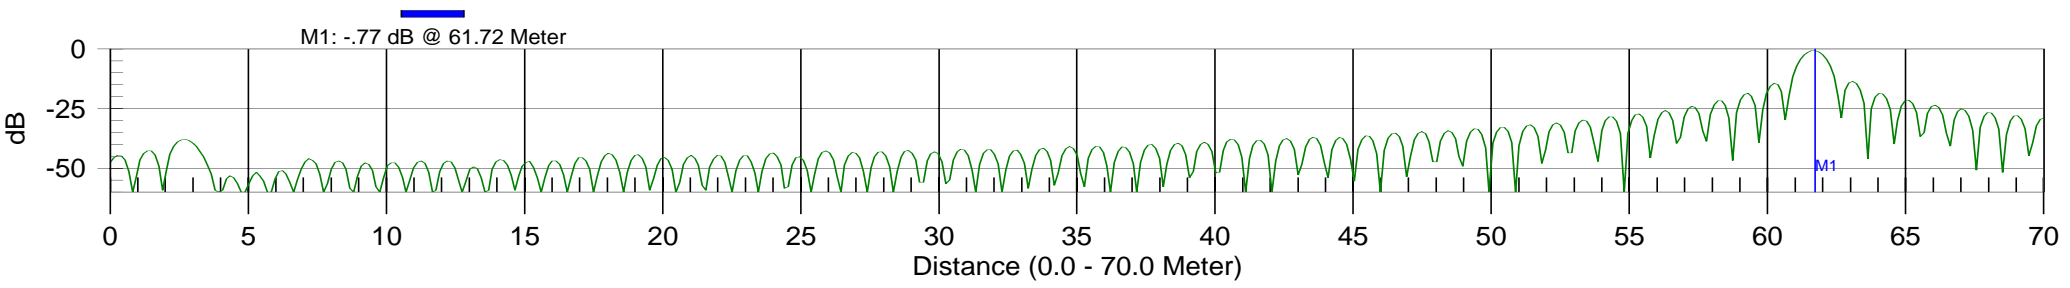

Distance-to-fault WA86A2F3DTFSH