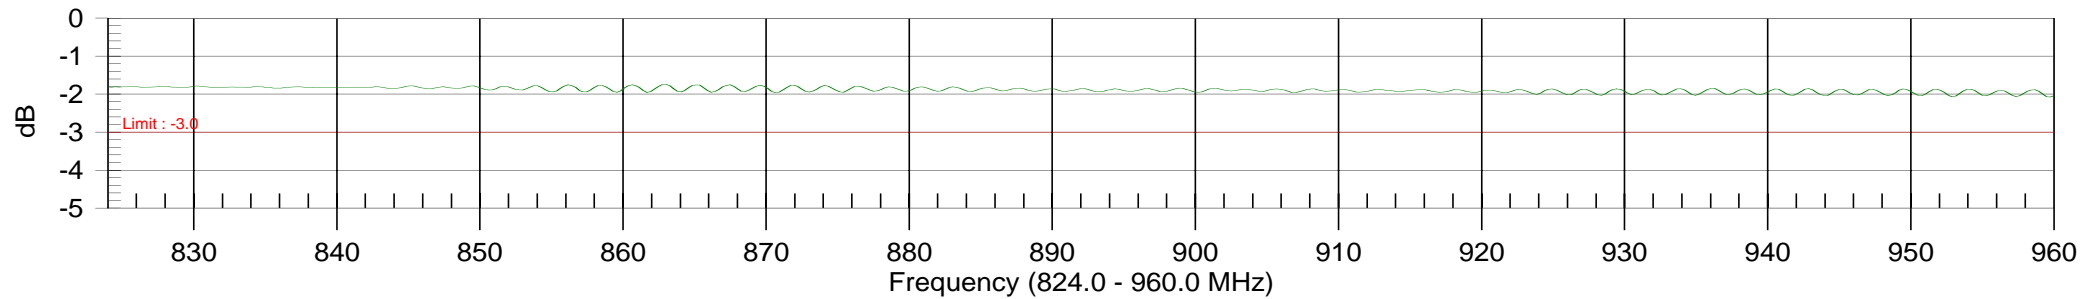

Cable Loss

WA86A4F8CL

Resolution: 517
Date: 11/13/2007
Model: S331D

CAL:ON(COAX)
Time: 08:05:32
Serial #: 00627057

CW: ON
Avg.CableLoss: 1.91 dB