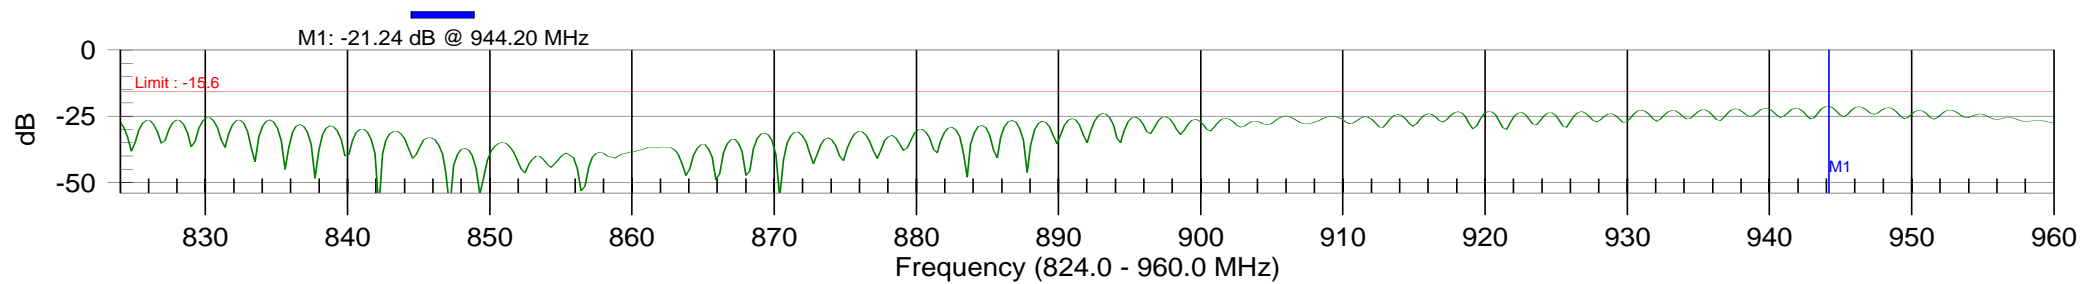

Return Loss

WA86A1F2RL

Resolution: 517
Date: 11/12/2007
Model: S331D

CAL:ON(COAX)
Time: 13:15:35
Serial #: 00627057

CW: ON